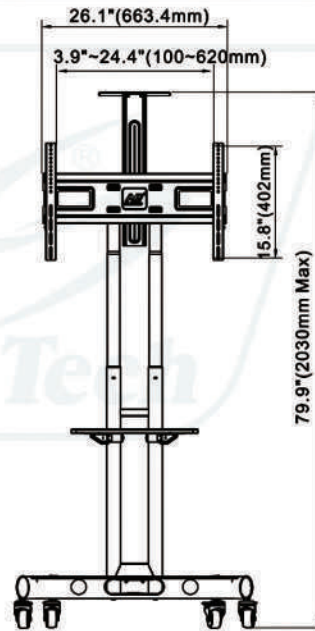

SH 1500 70

Large Height Adjustable Telescopic Professional TV Cart

Fits Most 32" ~ 75"

Telescopic Mobile TV Cart

- Weight Capacity:**
50 Kgs
- Screen Size:**
32" - 75"
- Upright:**
19" (300mm)
- VESA Compatible:**
600x400
- Cable Management**
- Curved Monitor**

Swivel castor break wheels:
Swivel castor wheels provide you easily manures to any direction on poition

A/V plastic shelf:
The plastic shelf holds A/V components and accessories up to 4.5 Kgs

Standard video tray:
This video tray enables to adjust vertically freely within the slot for perfect video conferencing.